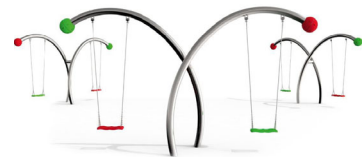

Scope of delivery: simius6 | hexagon swing

Item-No.: 512029401

Name	Quantity	Unit
simius 2 swing frame assembly	6,00	Stk
aluminium shaft d=80,4mm	3,00	Stk
swing seat green	3,00	Stk
swing seat red	3,00	Stk
swing chain 1,80m	12,00	Stk
cylinderhead screw M12x110	12,00	Stk
washer Ø13	24,00	Stk
hexagon cap nut M12	12,00	Stk
heavy duty dowels 16-30-46/150 A4	24,00	Stk