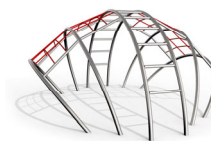

Scope of delivery: Climbing equipment collis - 2,50 m

Item-No.: 515511402

Name	Quantity	Unit
collis 2,50 main frame	1,00	Stk
collis 2,50 subframe	1,00	Stk
climbing nets collis 2500 + 1900, 4 modules	1,00	Set
lense head screw M10x20	4,00	Stk
heavy duty dowels 10-50-56/125 A4	24,00	Stk